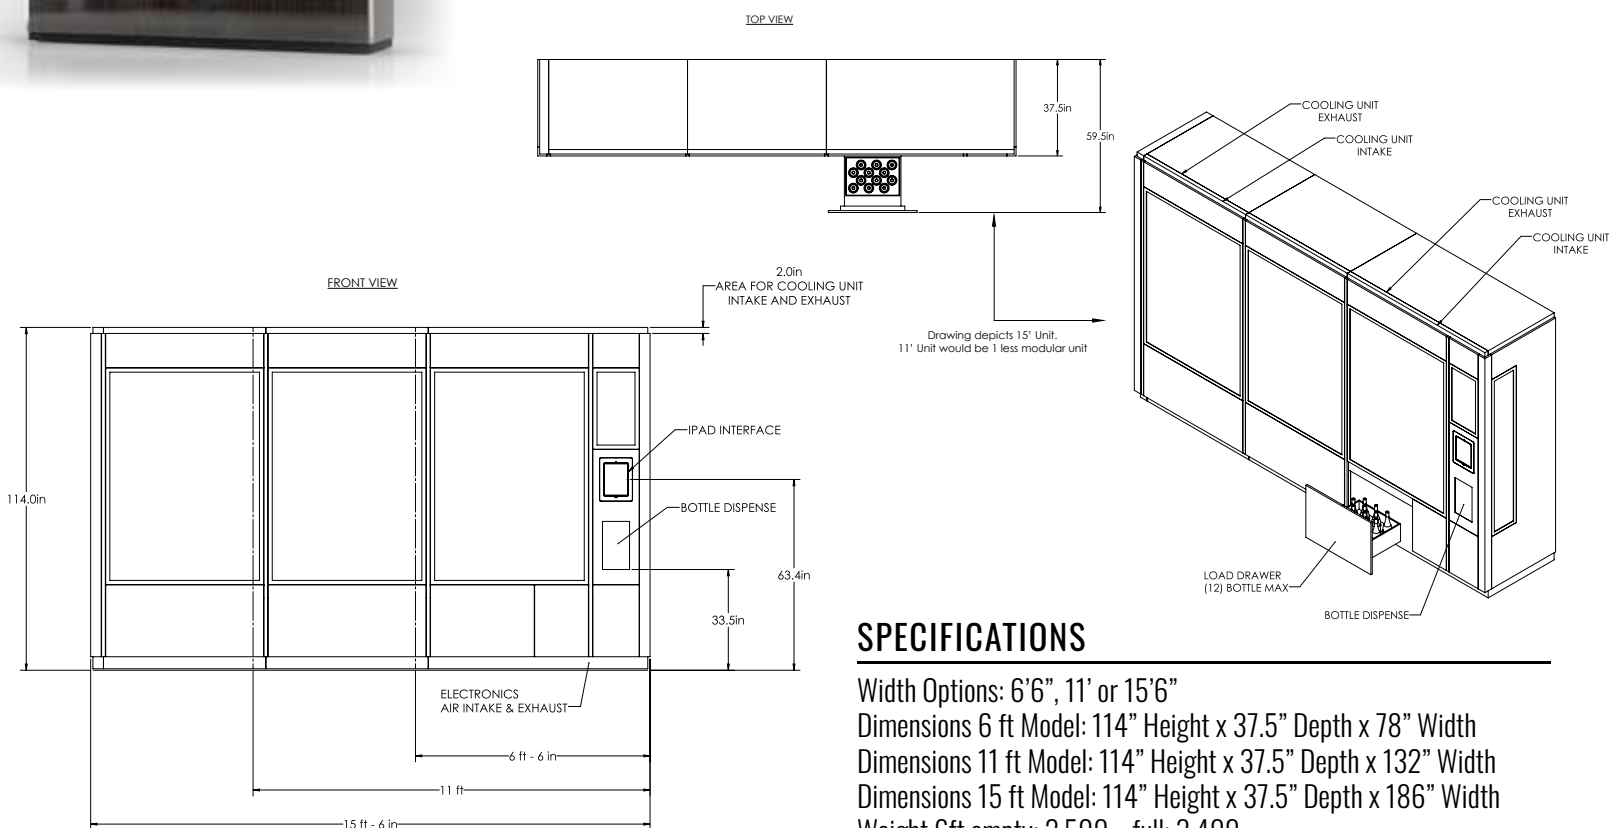

## WineWall 6ft, 11ft & 15ft

*Tailor-made to Indulge Yourself & Your Guests in Luxury*

WINECAB

A New Innovation  
for the Timeless Luxury of Wine

The **WineWall Collection** from WineCab™ is the perfect balance of innovation and design, with a slim exterior. Watch as the robot seamlessly glides back and forth behind the display case, fetching and serving your wine to you and your guests. Whether it is enjoyed right in your own home, at a high end restaurant/bar or anywhere you can imagine, your wine collection will always be right at your fingertips with WineCab's sensory technology.

## SPECIFICATIONS

Width Options: 6'6", 11' or 15'6"

Dimensions 6 ft Model: 114" Height x 37.5" Depth x 78" Width

Dimensions 11 ft Model: 114" Height x 37.5" Depth x 132" Width

Dimensions 15 ft Model: 114" Height x 37.5" Depth x 186" Width

## WINE STORAGE & DISPENSING

Rack Capacity: 175 bottles (6ft), 400 bottles (11ft), 600 bottles (15ft)

6 ft: one lower drawer holds additional 12 bottles

11ft & 15ft: two lower drawers hold additional 36 bottles